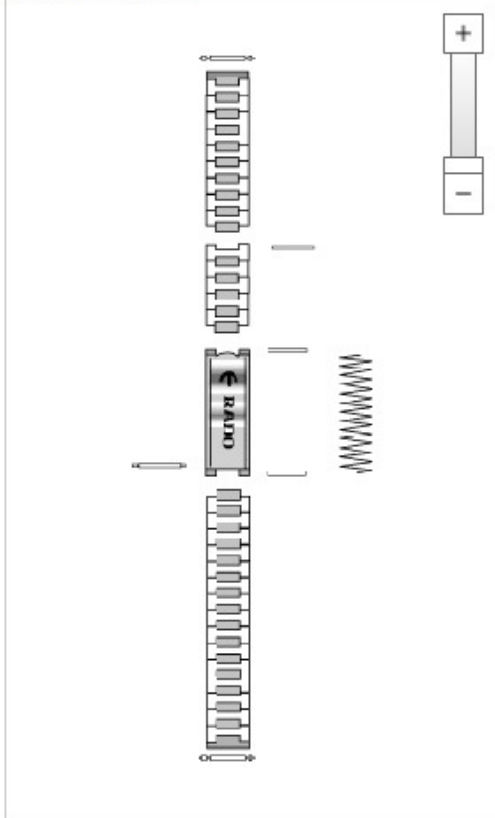

Reference: 07.01956

	Reference	Name
Kit		
→	72.01966	Complete buckle, Oval Quarz, bico, 01966
→	74.0128	Brac part adjustable Link Nr.6
Components		
→	40.5039	Push Pin 1.30 x 10.00/00.00 x 0.75x0.80
→	76.02439	Pin no. 1, yellow,
→	76.02440	Pin no. 2, white,
→	76.02440	Pin no. 2, white,
→	76.02441	spring for buckle no.3, ref. 01731/01956
→	76.02442	Spring bar buckle no. 4